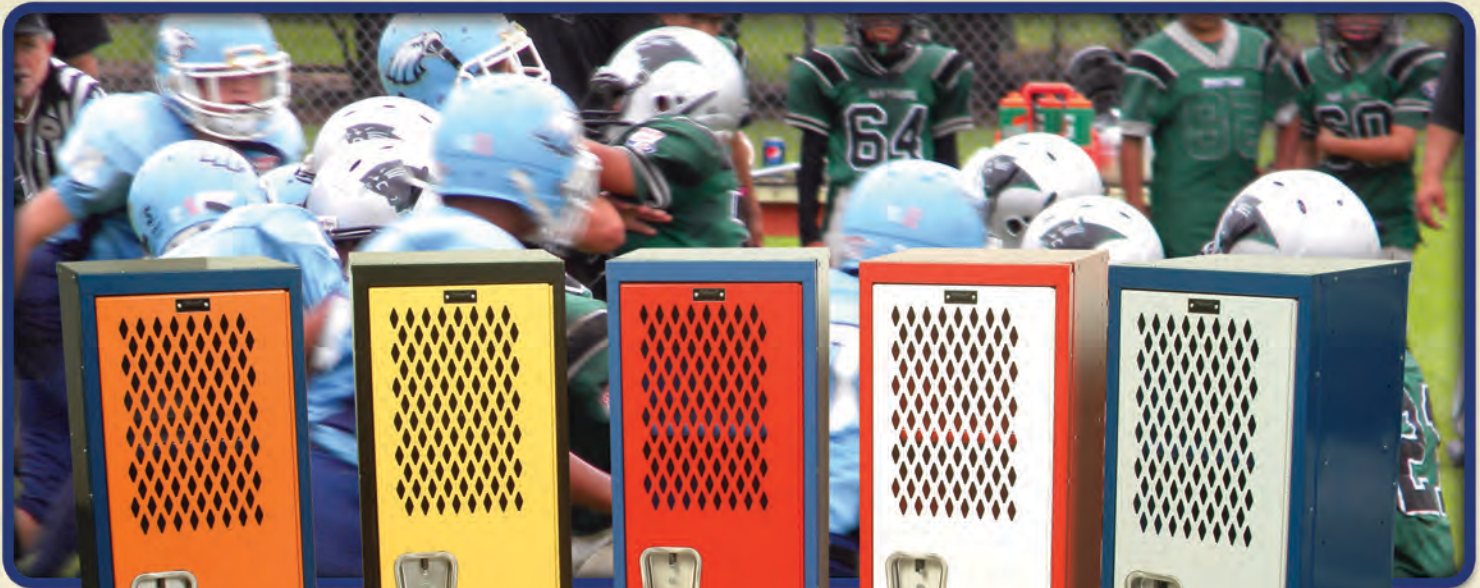

5 Bright Team Color Combinations In Stock

[JH]

Body/Frame: Dark Blue
Door: Orange