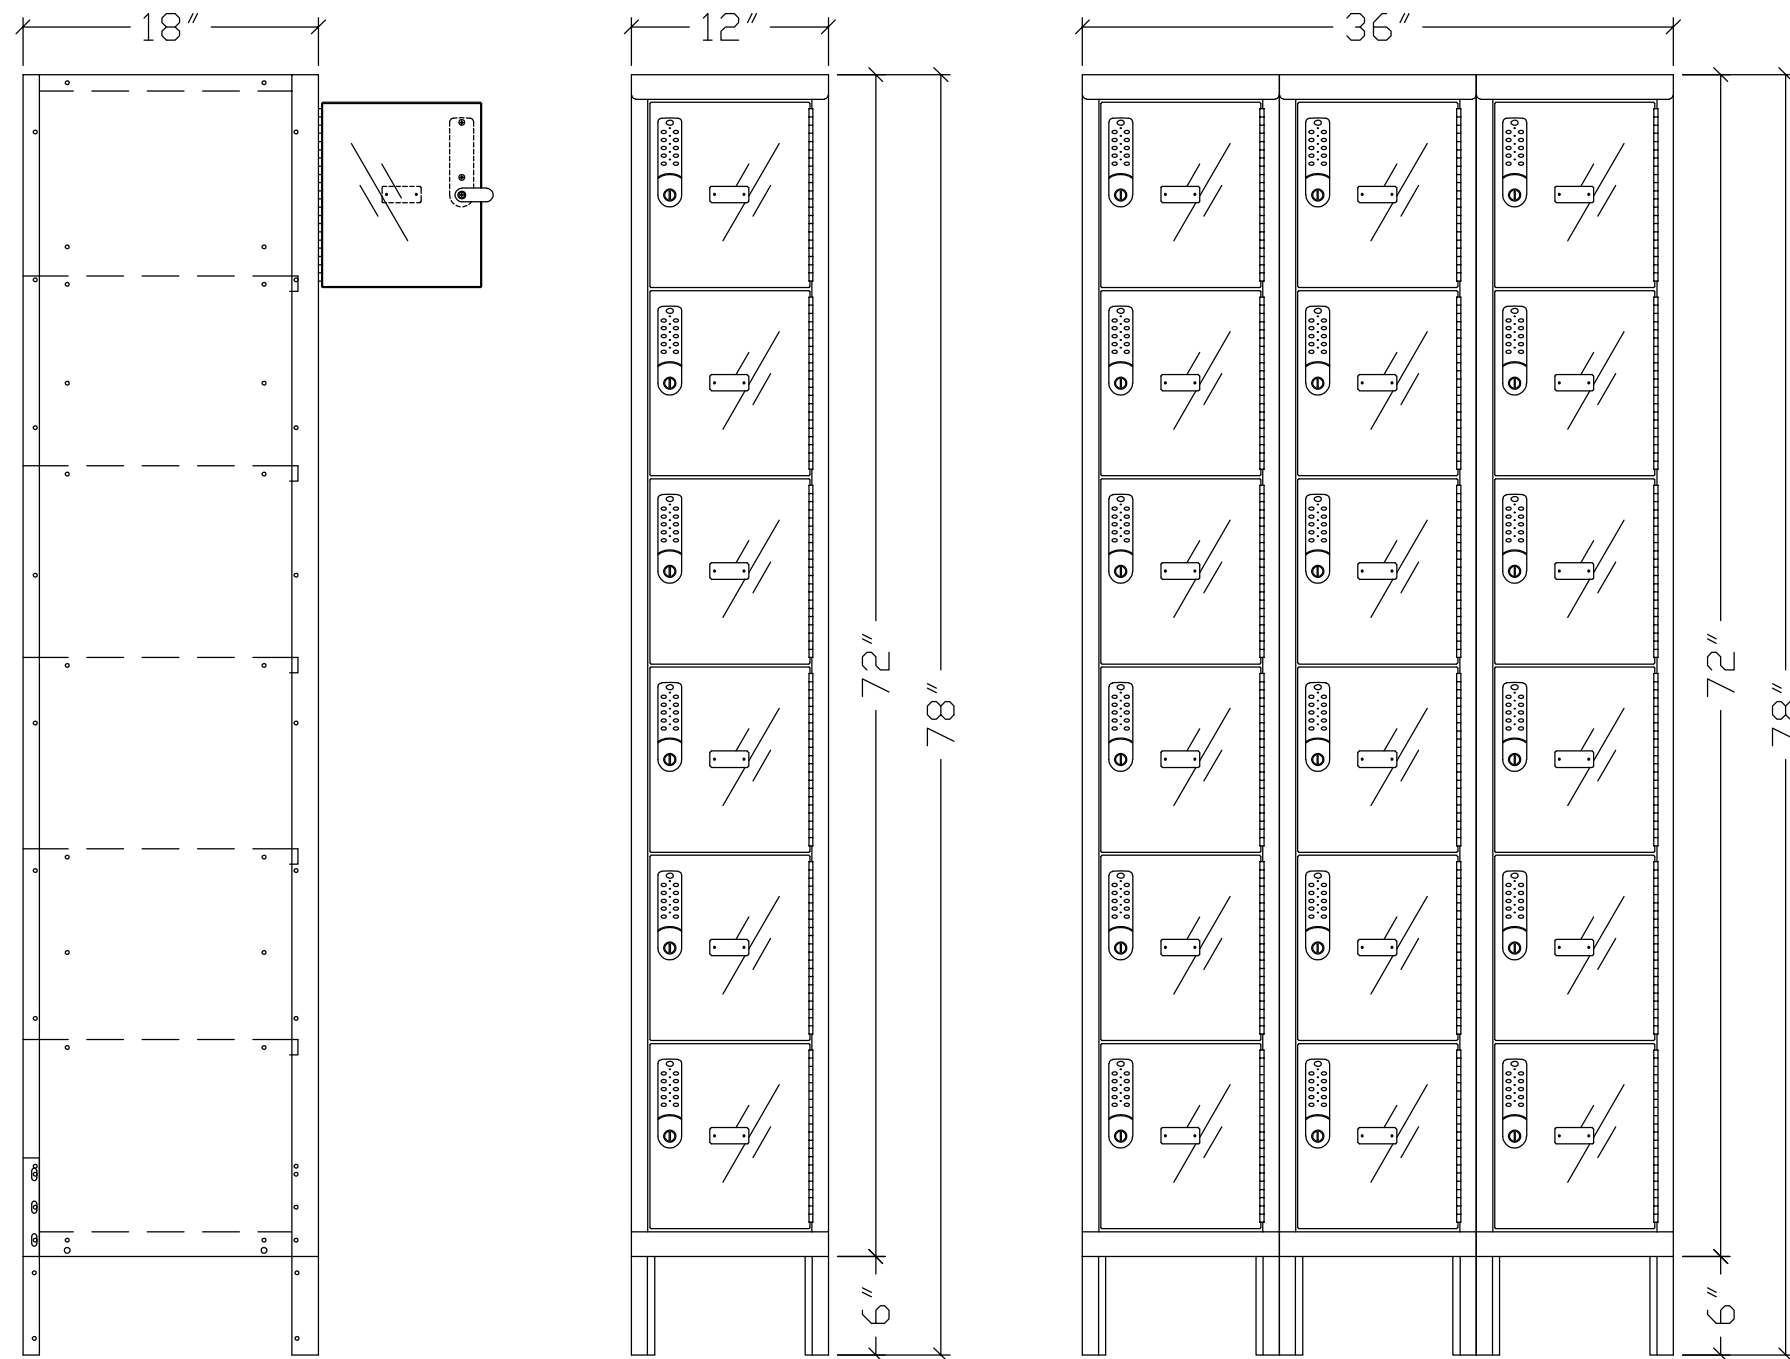

HALLOWELL "SAFETY-VIEW PLUS DIGITECH" K.D. SIX TIER BOX LOCKER (PRODUCT No. UESVP1288-6) (1-WIDE)  
 HALLOWELL "SAFETY-VIEW PLUS DIGITECH" K.D. SIX TIER BOX LOCKER (PRODUCT No. UESVP3288-6) (3-WIDE)

SIDE VIEW

FRONT VIEW  
1-WIDE

FRONT VIEW  
3-WIDE

*HALLOWELL SAFETY-VIEW PLUS DIGITECH "KD" BOX LOCKER SPEC*

COMPONENT	GAUGE	MATERIAL	REMARKS
DOORS		POLYCARBONATE	HIGH STRENGTH CLEAR DOORS
FRAMES	16	COLD ROLLED STEEL	SOLID
TOPS	24	COLD ROLLED STEEL	SOLID
BOTTOMS	24	COLD ROLLED STEEL	SOLID
SHELVES	24	COLD ROLLED STEEL	SOLID
SIDES	24	COLD ROLLED STEEL	SOLID
BACKS	24	COLD ROLLED STEEL	SOLID
HANDLE		ZINC PLATED C.R.S.	DIGITAL LOCK W/ROTATING DOOR PULL
HINGE	16	COLD ROLLED STEEL	CONTINUOUS PIANO TYPE
BODY COMPONENT COLOR			729 PARCHMENT

LATCHING: (BOX DOOR) SINGLE POINT FRICTION CATCH WITH DOOR PULL. DOOR WILL ACCEPT BUILT-IN LOCK OR PADLOCK.

**FOR SUBMITTAL  
USE ONLY**  
SUBJECT TO APPROVAL

*STARTER / ADD-ON LAYOUT*  
SCALE: NONE

THIS DRAWING AND THE INFORMATION ON IT IS THE CONFIDENTIAL PROPERTY OF HALLOWELL, INC. AND SHALL NOT BE COPIED OR DISCLOSED TO OTHERS WITHOUT WRITTEN PERMISSION. ONLY HALLOWELL, INC. RESERVES THE RIGHT TO ALTER ANY DESIGN. ANY UNAUTHORIZED MODIFICATIONS RELEASES HALLOWELL, INC. FROM ALL LIABILITIES.  
 TOLERANCES UNLESS SPECIFIED:  
 FRACTIONS: ±1/32      DECIMALS: ±.010      DEGREES: ±1°