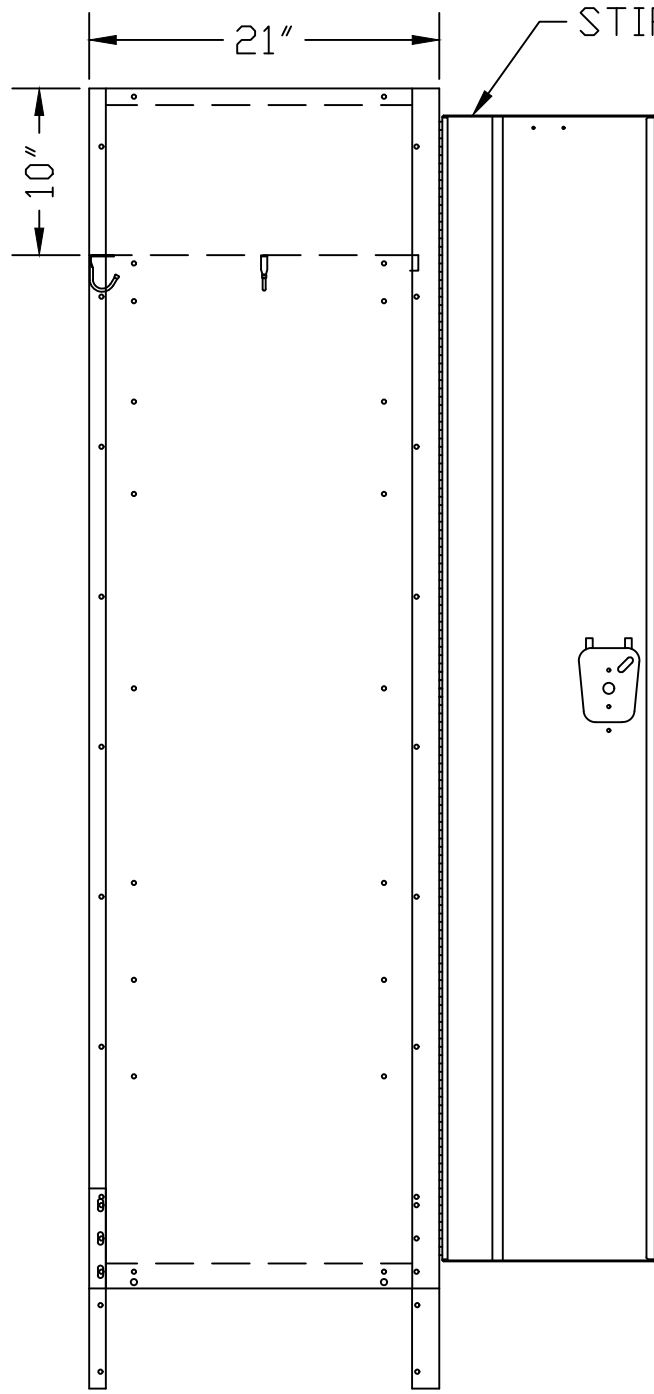

HALLOWELL "MAINTENANCE FREE QUIET" K.D. SINGLE TIER LOCKER (PRODUCT No. UY1518-1) (1-WIDE)

**HALLOWELL MAINTENANCE FREE QUIET "KD" LOCKER SPECIFICATION**

COMPONENT	GAUGE	MATERIAL	REMARKS
DOORS	16	COLD ROLLED STEEL	PLAIN
DOOR STIFFENER	18	COLD ROLLED STEEL	FULL HEIGHT
FRAMES	16	COLD ROLLED STEEL	SOLID
TOPS	24	COLD ROLLED STEEL	SOLID
BOTTOMS	24	COLD ROLLED STEEL	SOLID
SHELVES	24	COLD ROLLED STEEL	SOLID
SIDES	24	COLD ROLLED STEEL	SOLID
BACKS	24	COLD ROLLED STEEL	SOLID
HANDLE		STAINLESS STEEL	SINGLE POINT (RECESSED DRAWN HANDLE)
HINGES	16	COLD ROLLED STEEL	CONTINUOUS PIANO TYPE

SIDE VIEW

FRONT VIEW

LATCHING: (WARDROBE) SINGLE POINT RECESSED LOCKING DEVICE PREPARED FOR BOTH PADLOCK AND BUILT-IN LOCKS.

**FOR SUBMITTAL  
USE ONLY**  
SUBJECT TO APPROVAL

**ART METAL PRODUCTS**

THIS DRAWING AND THE INFORMATION ON IT IS THE CONFIDENTIAL PROPERTY OF ART METAL, INC. AND SHALL NOT BE COPIED OR DISCLOSED TO OTHERS WITHOUT WRITTEN PERMISSION. ONLY ART METAL RESERVES THE RIGHT TO ALTER ANY DESIGN. ANY UNAUTHORIZED MODIFICATIONS RELEASES ART METAL FROM ALL LIABILITIES.

TOLERANCES UNLESS SPECIFIED:  
FRACTIONS: ±1/32      DECIMALS: ±.010      DEGREES: ±1°

Customer: CUSTOMER  
Customer Order Number: PO#  
Description:                      JOB\_NAME  
    LOCATION

Drawn By: DRAFTER      Checked By:      Date: DATE      Scale: NONE  
Acad Number: PAGE\_NUMBER      SHEET OF OF      Revision:  
Drawing Number: FOLDER\_NUMBER