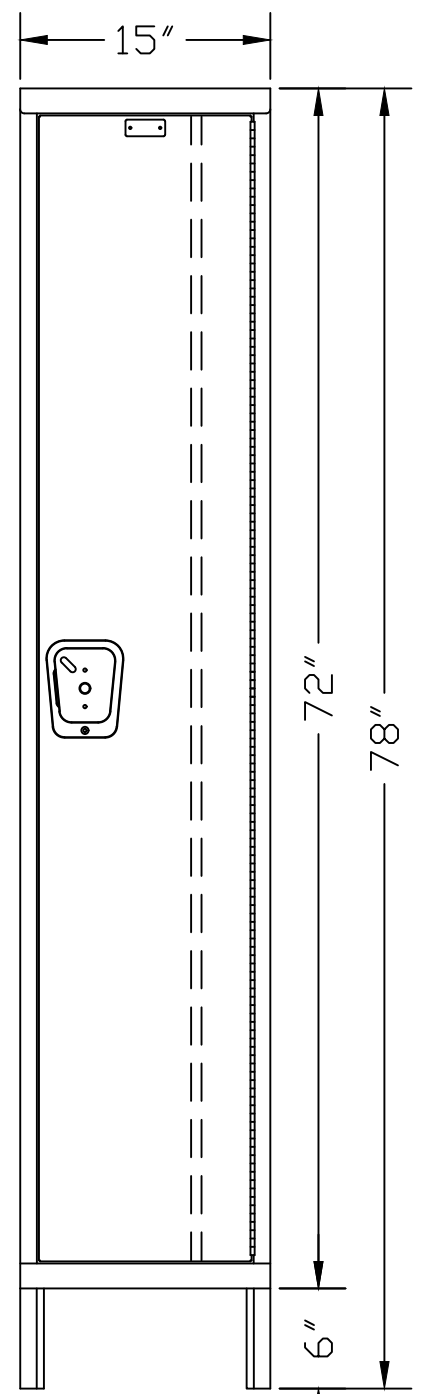

HALLOWELL "MAINTENANCE FREE QUIET" K.D. SINGLE TIER LOCKER (PRODUCT No. UY1518-1) (1-WIDE)

**HALLOWELL MAINTENANCE FREE QUIET "KD" LOCKER SPECIFICATION**

COMPONENT	GAUGE	MATERIAL	REMARKS
DOORS	16	COLD ROLLED STEEL	PLAIN
DOOR STIFFENER	18	COLD ROLLED STEEL	FULL HEIGHT
FRAMES	16	COLD ROLLED STEEL	SOLID
TOPS	24	COLD ROLLED STEEL	SOLID
BOTTOMS	24	COLD ROLLED STEEL	SOLID
SHELVES	24	COLD ROLLED STEEL	SOLID
SIDES	24	COLD ROLLED STEEL	SOLID
BACKS	24	COLD ROLLED STEEL	SOLID
HANDLE		STAINLESS STEEL	SINGLE POINT (RECESSED DRAWN HANDLE)
HINGES	16	COLD ROLLED STEEL	CONTINUOUS PIANO TYPE

SIDE VIEW

FRONT VIEW

LATCHING: (WARDROBE) SINGLE POINT RECESSED LOCKING DEVICE PREPARED FOR BOTH PADLOCK AND BUILT-IN LOCKS.

**FOR SUBMITTAL  
USE ONLY**  
SUBJECT TO APPROVAL

**ART METAL PRODUCTS**

THIS DRAWING AND THE INFORMATION ON IT IS THE CONFIDENTIAL PROPERTY OF ART METAL, INC. AND SHALL NOT BE COPIED OR DISCLOSED TO OTHERS WITHOUT WRITTEN PERMISSION. ONLY ART METAL RESERVES THE RIGHT TO ALTER ANY DESIGN. ANY UNAUTHORIZED MODIFICATIONS RELEASES ART METAL FROM ALL LIABILITIES.

TOLERANCES UNLESS SPECIFIED:  
FRACTIONS: ±1/32      DECIMALS: ±.010      DEGREES: ±1°

Customer: CUSTOMER  
Customer Order Number: PO#  
Description:                      JOB\_NAME  
    LOCATION

Drawn By: DRAFTER      Checked By:      Date: DATE      Scale: NONE  
Acad Number: PAGE\_NUMBER      SHEET OF OF      Revision:  
Drawing Number: FOLDER\_NUMBER