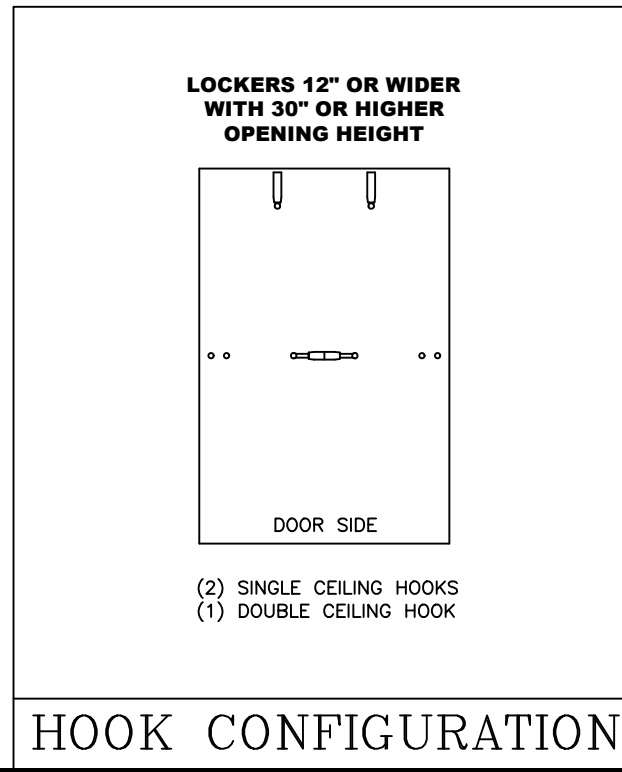

HALLOWELL "MAINTENANCE FREE QUIET" K.D. SINGLE TIER LOCKER (PRODUCT No. UY1518-1) (1-WIDE)

**HALLOWELL MAINTENANCE FREE QUIET "KD" LOCKER SPECIFICATION**

COMPONENT	GAUGE	MATERIAL	REMARKS
DOORS	16	COLD ROLLED STEEL	PLAIN
DOOR STIFFENER	18	COLD ROLLED STEEL	FULL HEIGHT
FRAMES	16	COLD ROLLED STEEL	SOLID
TOPS	24	COLD ROLLED STEEL	SOLID
BOTTOMS	24	COLD ROLLED STEEL	SOLID
SHELVES	24	COLD ROLLED STEEL	SOLID
SIDES	24	COLD ROLLED STEEL	SOLID
BACKS	24	COLD ROLLED STEEL	SOLID
HANDLE		STAINLESS STEEL	SINGLE POINT (RECESSED DRAWN HANDLE)
HINGES	16	COLD ROLLED STEEL	CONTINUOUS PIANO TYPE

SIDE VIEW

FRONT VIEW

LATCHING: (WARDROBE) SINGLE POINT RECESSED LOCKING DEVICE PREPARED FOR BOTH PADLOCK AND BUILT-IN LOCKS.

**FOR SUBMITTAL  
USE ONLY**  
SUBJECT TO APPROVAL

**ART METAL PRODUCTS**

THIS DRAWING AND THE INFORMATION ON IT IS THE CONFIDENTIAL PROPERTY OF ART METAL, INC. AND SHALL NOT BE COPIED OR DISCLOSED TO OTHERS WITHOUT WRITTEN PERMISSION. ONLY ART METAL RESERVES THE RIGHT TO ALTER ANY DESIGN. ANY UNAUTHORIZED MODIFICATIONS RELEASES ART METAL FROM ALL LIABILITIES.